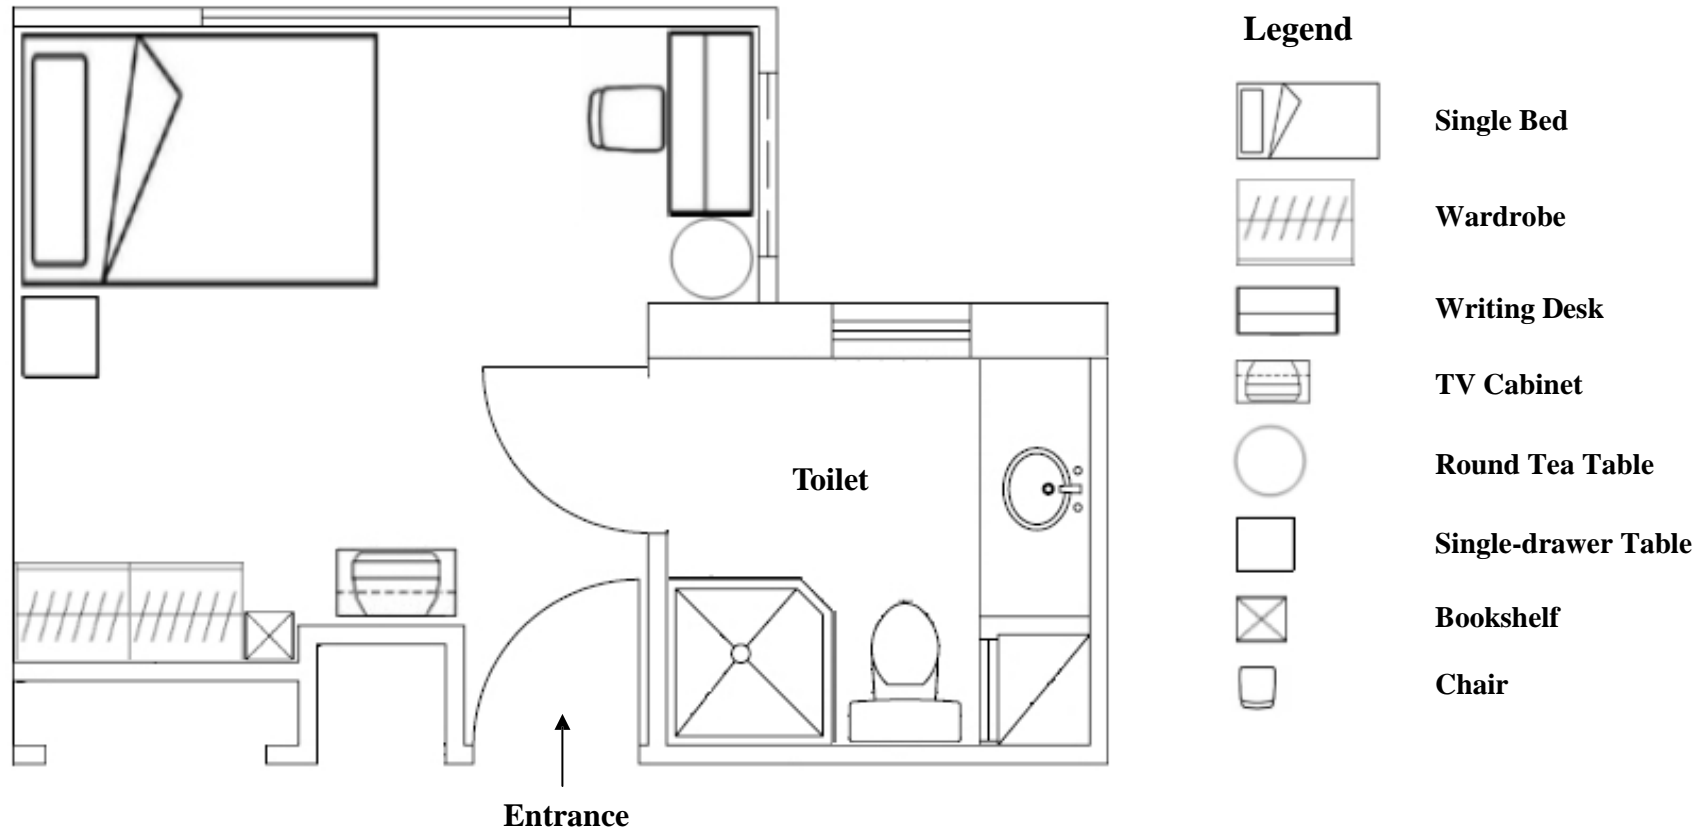

NTT International House

Single Room (Usable Floor Area Approximately 18 Square Meters)

Bed Size = 1372 mm (W) x 1981 mm (L)

** There will be slight variations in room facilities due to variations of room sizes and layouts*