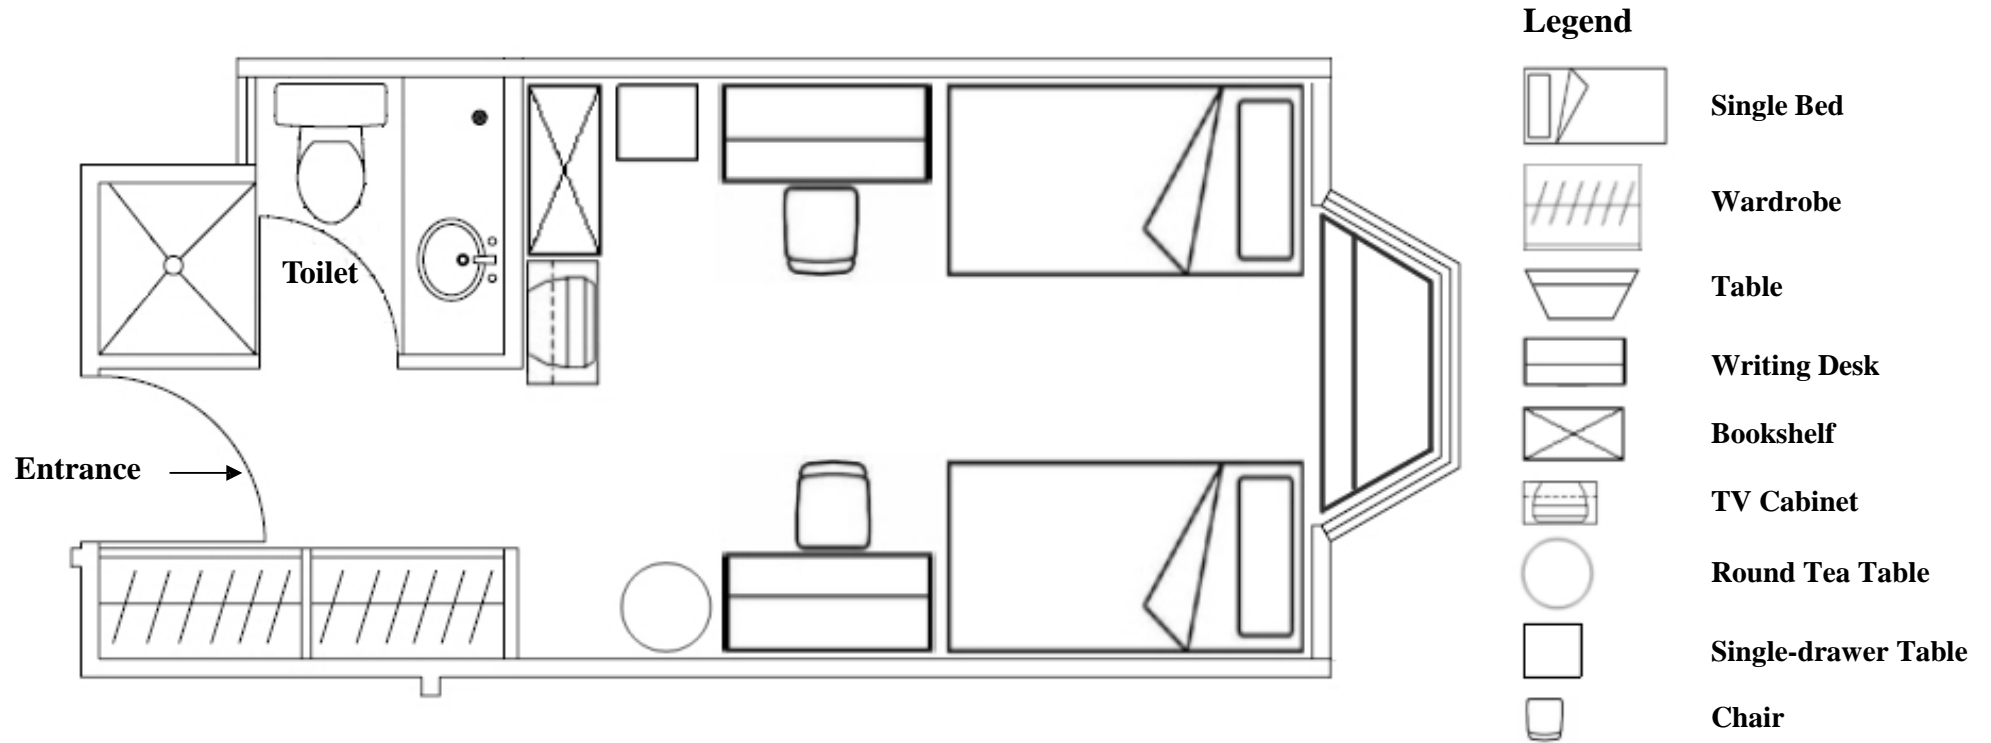

NTT International House

Double Room (Usable Floor Area Approximately 22 Square Meters)

Single Bed Size = 991 mm (W) x 1981 mm (L)

** There will be slight variations in room facilities due to variations of room sizes and layouts*