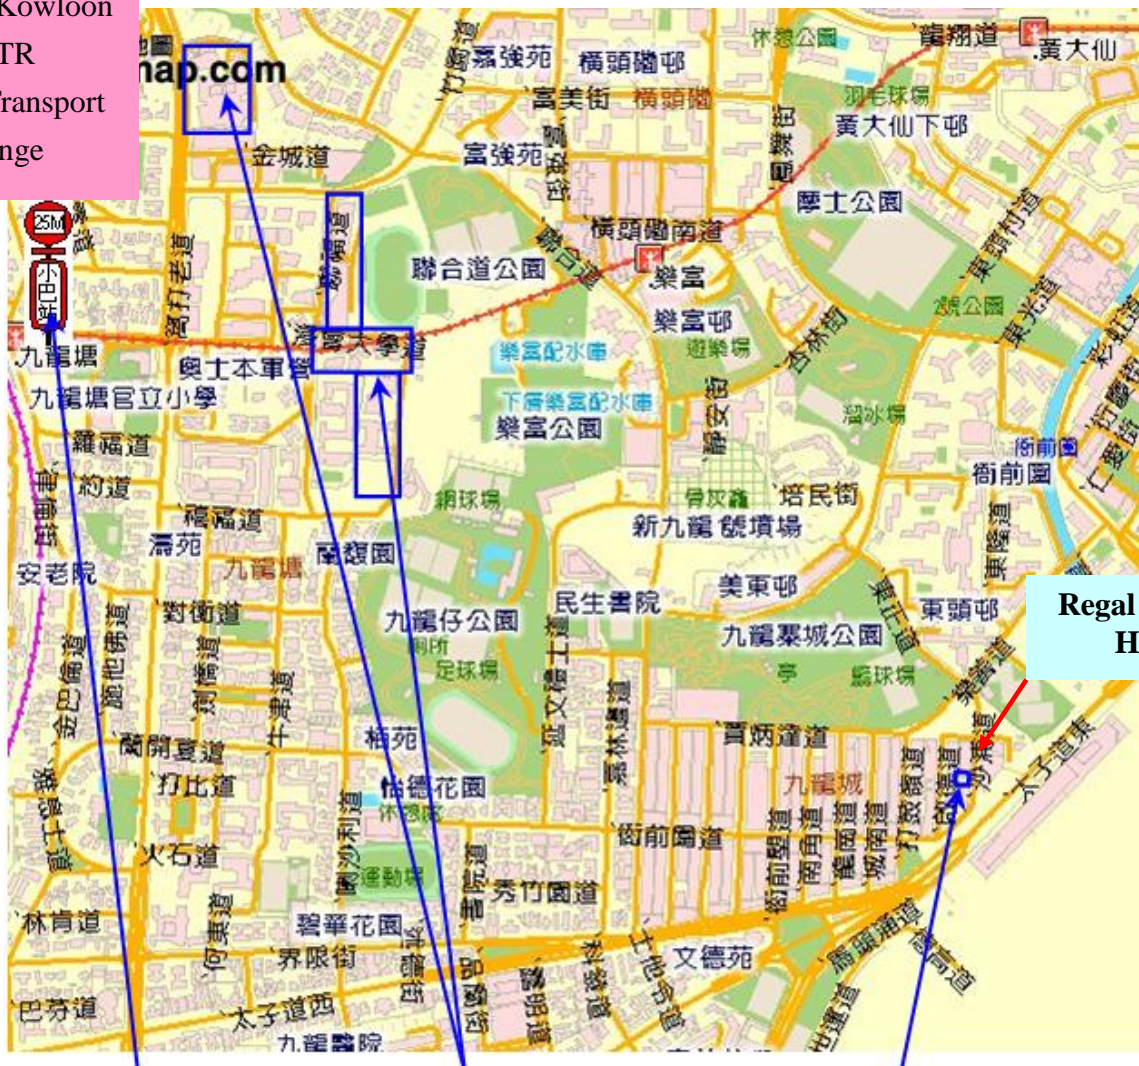

Carlson Court, Kowloon City

Address: Nos. 51-53 Sa Po Road, Kowloon City, Kowloon, Hong Kong

Exit D, Kowloon
Tong MTR
Public Transport
Interchange

25M Minibus Terminus
(via HKBU & Sa Po
Road)

**Hong Kong Baptist
University (HKBU)**

Carlson Court
Nos 51-53 Sa Po Road

How to access Carlson Court:

Take the Kwun Tong Line or East Rail to Kowloon Tong MTR Station, then exit at Exit D at the Public Transport Interchange. Take the 25M minibus and drop off at Wong Chun Chun Thai Restaurant located at Tak Ku Ling Road. Walk to the Sa Po Road and Carlson Court is just opposite to the Regal Oriental Hotel.