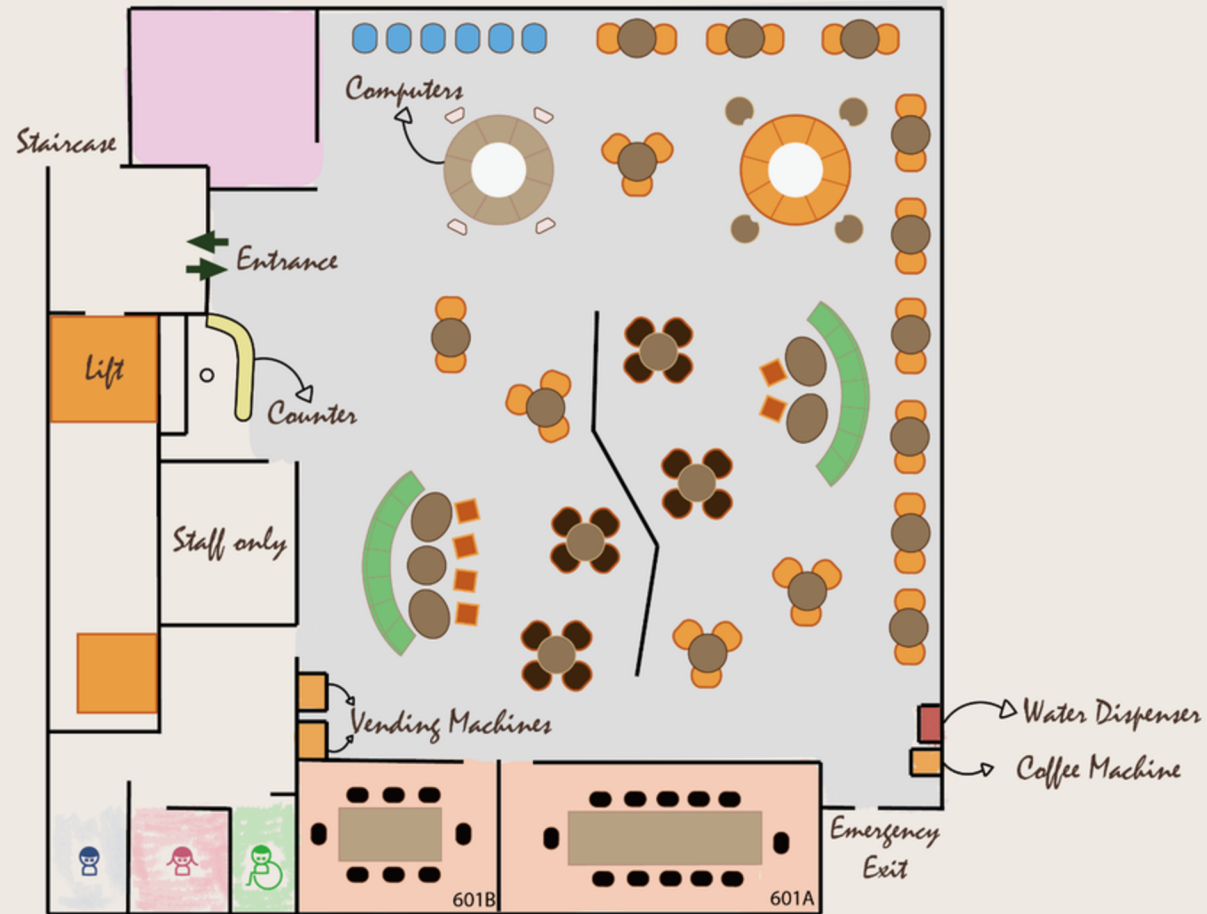

Level 4, Dr Wu Yee Sun Building, BUR Campus

# Mr. and Mrs. Lee Siu Lun Learning Commons

\*The floor plan is for reference only.  
It is advised to conduct an on-site visit for a better understanding of the actual condition