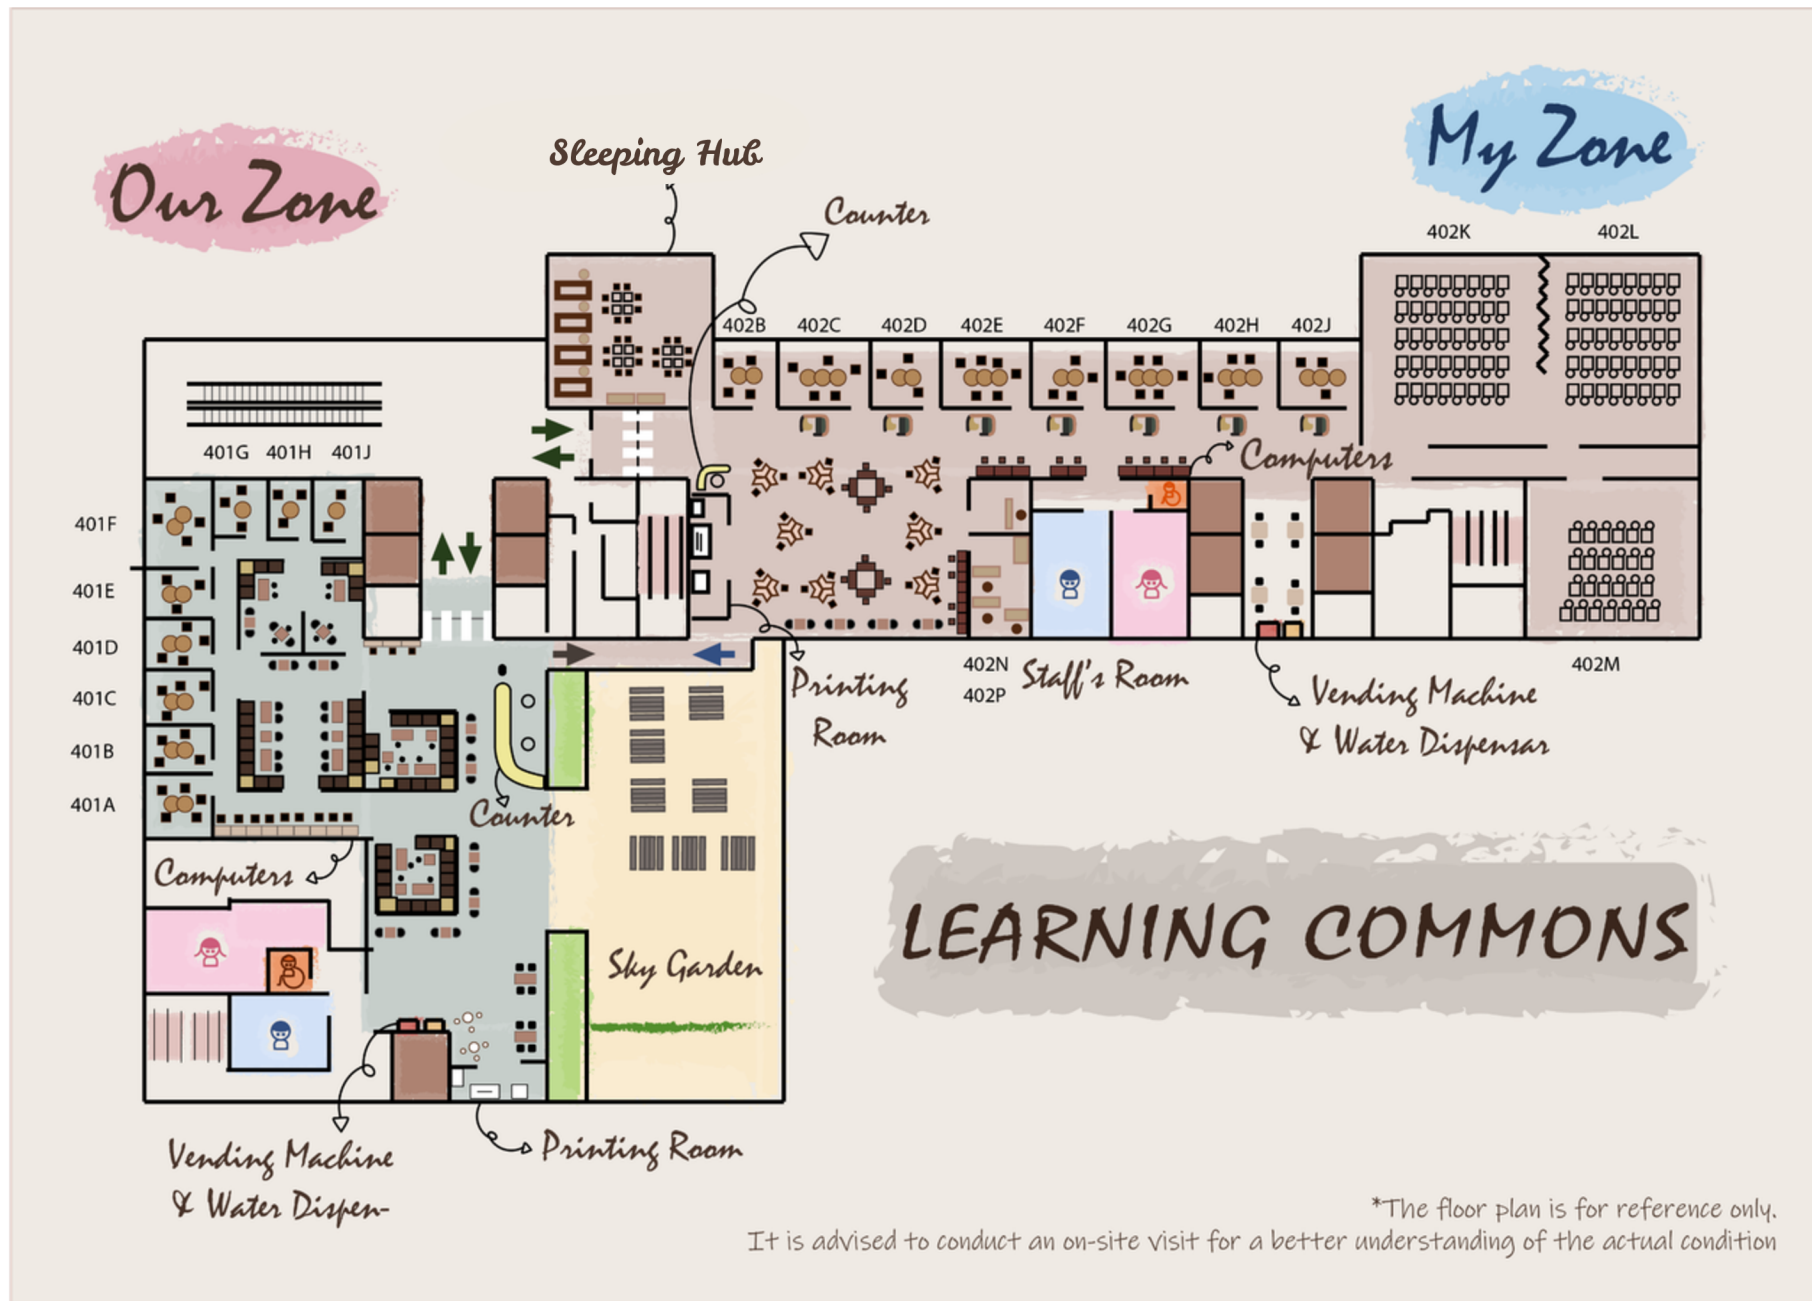

Level 4, Dr Wu Yee Sun Building, BUR Campus

# Mr. and Mrs. Lee Siu Lun Learning Commons

\*The floor plan is for reference only.  
It is advised to conduct an on-site visit for a better understanding of the actual condition